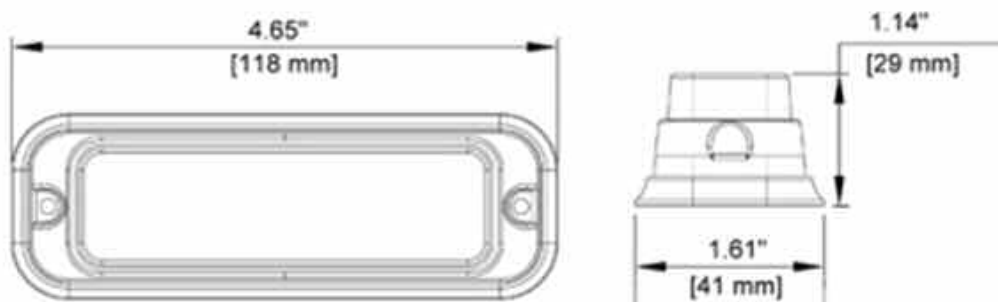

#### Technical Drawing (not to scale)

#### Specification

Type High intensity LED stobe  
 Colour Blue  
 Number of LEDs 4 x 1 watt  
 Voltage 12/24 volt dc  
 Current 0.70 amps  
 Flash patterns 19  
 Base Metal Alloy  
 Bezel Chromed plastic  
 Operating temperature -30°C to +60°C  
 Protection IP68  
 Compliance CE, ECE