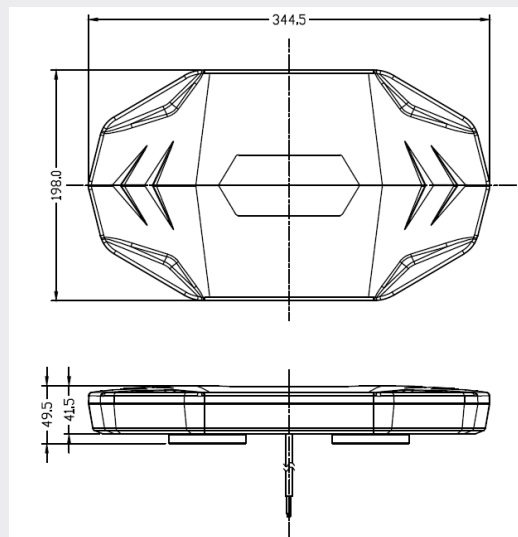

## 0-443-85 - 1FT Magnetic Mount Lightbar

Durite's Mini Magnetic Mount LED Light bar. Amber. 12/24VDC. 40W. IP67. 19 Flash Patterns. 4 Meter Cable with Cigarette Plug. Speed Rating 70MPH. E Marked Approved to ECE R10 EMC & R65.

## TECHNICAL SPECIFICATIONS

Type	1FT Magnetic Mount Lightbar
Voltage	10-30VDC
LED's	40
Power	40W
Max Current Draw	1.7 @ 12V/ 0.85A @ 24V
Flash Patterns	19
Speed Rating	70MPH
IP Rating	IP67
Fly Leads	4M with cigarette plug
Material Construction	PC
Weight	1.570Kg
Dimensions	344.5mm*198mm*41.5mm
Operating Temperature	-40°C ~ +65°C
Storage Temperature	-40°C ~ +65°C
Certificate	CE, E Mark R65. R10 EMC

## TECHNICAL DRAWING