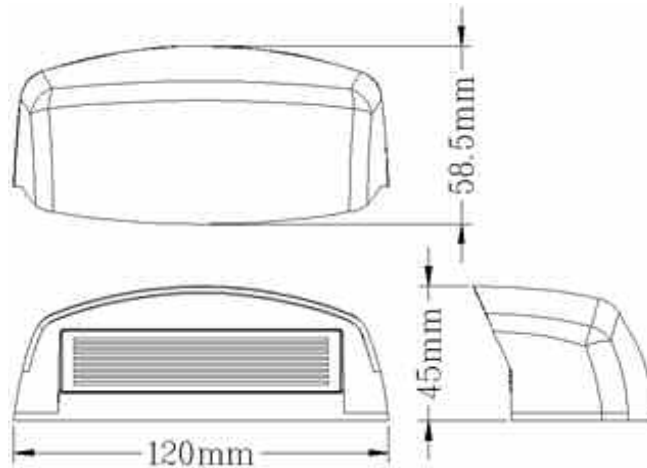

auto electrical parts

Technical Information Sheet

Part No. 0-453-70

12 LED Number plate lamp - 12/24V. White LED Colour.
ABS Housing with Polycarbonate Lens. IP67. ECE
approved. E Marked.

Technical Drawing (not to scale)

Specification

| | |
|---------------|-------------------------------|
| Voltage | 12/24V |
| Colour | Black |
| Material | Body - ABS Plastic, Lens - PC |
| Dimensions | See above |
| IP Rating | IP67 |
| Certification | E Marked |