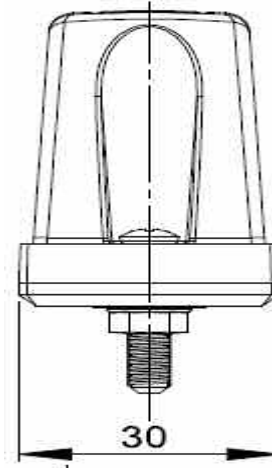

### Technical Information Sheet

Part No. 0-453-80

Universal number plate lamp. LED - 12/24V. White LED  
Colour. ECE approved.

### Technical Drawing (not to scale)

### Specification

Voltage	12/24V
Watts	0.25W @ 12V, 0.5W @ 24V.
Colour	Black
Material	Body - ABS Plastic, Lens - PC, Screws/Nuts/Bolts/Washers Zinc Coated Steel
Certification	E Marked
Dimensions	See above