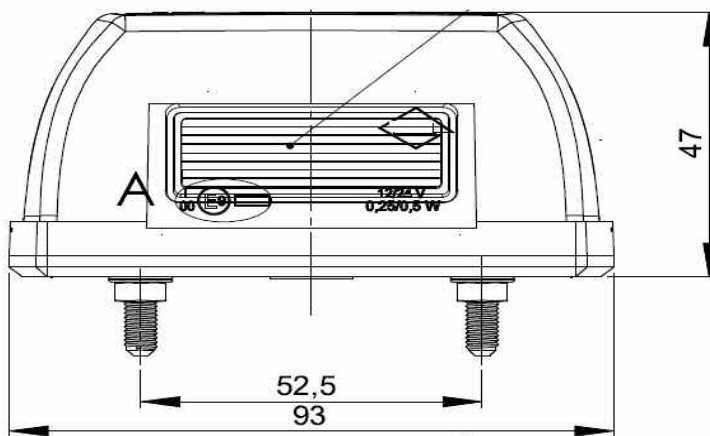

### Technical Information Sheet

Part No. 0-453-80

Universal number plate lamp. LED - 12/24V. White LED  
Colour. ECE approved.

### Technical Drawing (not to scale)

### Specification

Voltage	12/24V
Watts	0.25W @ 12V, 0.5W @ 24V.
Colour	Black
Material	Body - ABS Plastic, Lens - PC, Screws/Nuts/Bolts/Washers Zinc Coated Steel
Certification	E Marked
Dimensions	See above