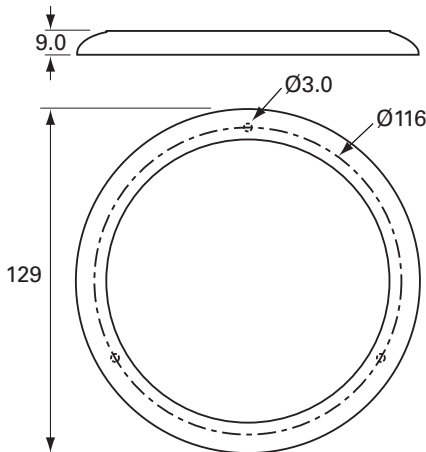

### Part No. 0-668-10

Slim 12/24 volt LED roof lamp, 36 bright white LEDs, surface mounting, in white plastic. Protected to IP 66. CE approved.

#### Technical Drawing (not to scale)

#### Specification

Type	LED roof lamp
Voltage	12/24 volt dc
Current (12v)	0.41 amp
LED	36 white
Illumination	650 lux at 30cm, 576 Lumen's
Housing	Polycarbonate
Lens	Polycarbonate
Protection	IP66
Weight	160g
Dimensions	Ø129 x h 9.0mm
Operating Temperature	-20 ~60°C
Compliance	CE, RoHS