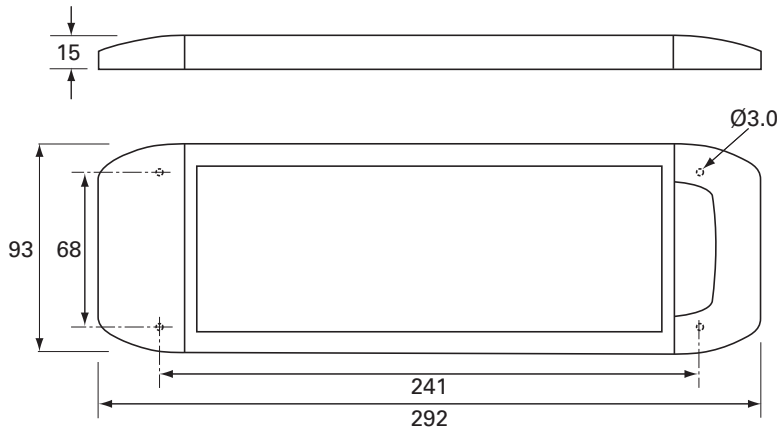

auto electrical parts

Technical Information Sheet

Part No. 0-668-25

Slim 12/24 volt LED roof lamp with integral switch, 96 bright white LEDs, surface mounting, aluminium body with white plastic ends. CE approved.

Additional information

Red wire 12v +ve supply
Black wire -ve ground

For 24v application, connect the voltage converter (included with product). Orange wire 24v +ve.

Technical Drawing (not to scale)

Wiring Diagram

Specification

Type	LED roof lamp
Voltage	12/24 volt dc
Current (12v)	0.58 amp
LED	96 white LEDs
Illumination	1500 lux at 30cm, 672 Lumen's
Housing	Aluminium with plastic ends
Lens	Polyethylene
Weight	295g
Dimensions	l 292 w 93 x h 15mm
Compliance	CE, RoHS