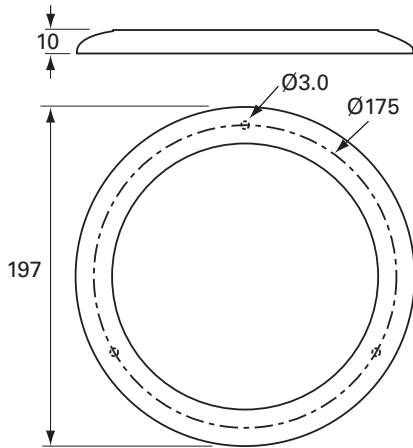

auto electrical parts

Technical Information Sheet

Part No. 0-668-40

Slim 12/24 volt LED roof lamp, 72 bright white LEDs, surface mounting, in white plastic, splashproof. CE approved.

Additional information

Red wire 12v +ve
Black wire -ve ground

For 24v application, connect the voltage converter (included with product). Orange wire 24v +ve.

Technical Drawing (not to scale)

Wiring Diagram

Specification

Type	LED roof lamp 12
Voltage	volt dc
Current	0.96 amp
LED	72 white
Illumination	1152 Lumens
Housing	Aluminium base
Lens	Polycarbonate
Protection	IP66
Weight	280g
Dimensions	Ø197 x h 10mm
Compliance	CE, RoHS