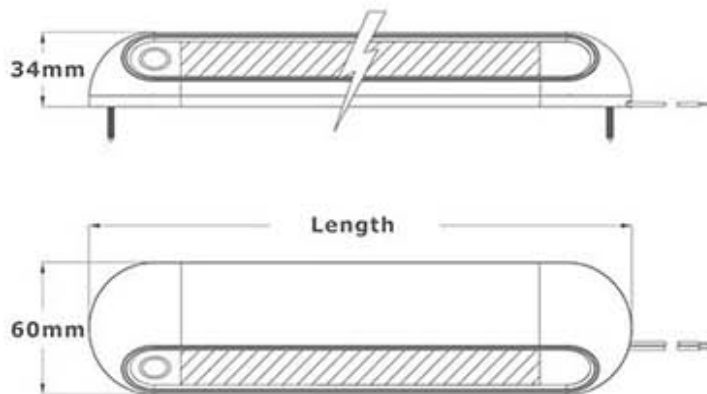

### Technical Information Sheet

#### Part No. 0-668-53

Durite Interior Lamp - 45 Degree Scenelight.  
SMD 2525 LED's 10-30VDC. 60 white SMD  
LED's.

PC Lens with ADC12 Housing. IP67. E  
Marked EMC R10. 20cm flying leads. Current  
Draw 0.56A @ 12VDC, 0.32A @ 24VDC.

#### Technical Drawing (not to scale)

#### Specification

Type	Linear LED Interior Lamp
Voltage	10-30VDC
LED	60 x 0.2W
Power	12W
Illumination	580 Lumens
Lux @ 1 Meter	165 Lux
Material	PC Lens, ADC12 Housing
Protection	IP67
Operating Temperature	-25°C to 65°C
Switch	N/A
Dimensions	300*60*34mm
Compliance	CE, EMC R10