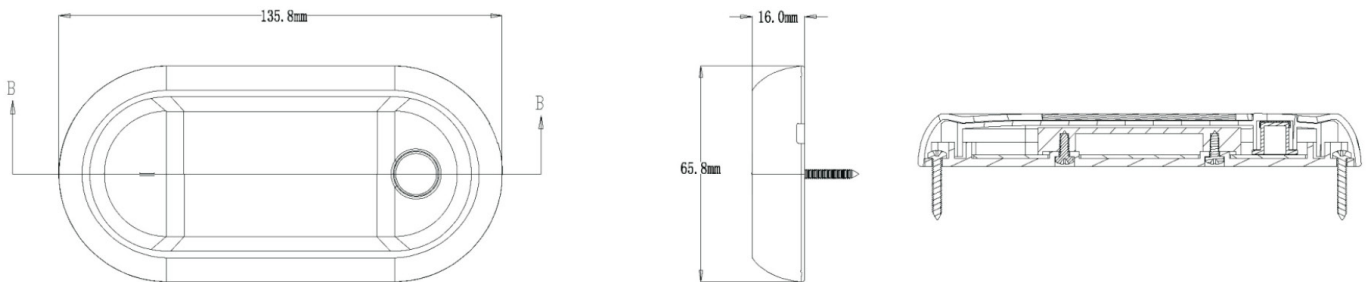

#### Part No. 0-668-69

Durite's Mega Power SMD 2525 LED Interior Accessory Lamp with PIR.  
10-30VDC. 12 high power white SMD LED's.  
950Lm. PC Lens with ADC12 Housing. IP67. E  
Marked EMC R10. 20cm flying leads.

#### Technical Drawing (not to scale)