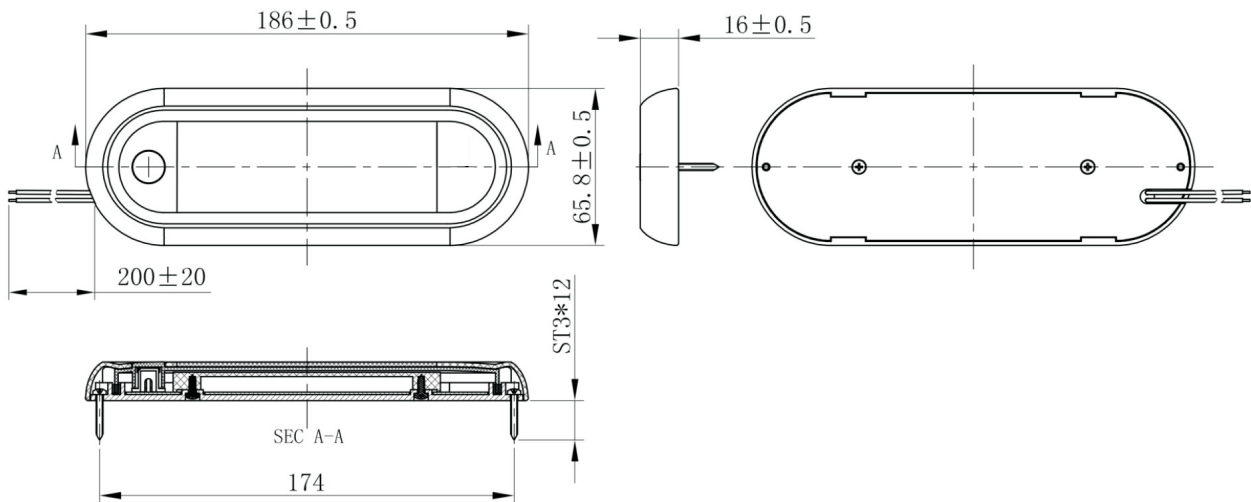

auto electrical parts

Technical Information Sheet

Part No. 0-668-87

Durite's Mega Power SMD 2525 LED Interior Accessory Lamp. 10-30VDC. 18 high power white SMD LED's. 1330Lm. PC Lens with ADC12 Housing. IP67. E Marked EMC R10. 20cm flying leads.

Technical Drawing (not to scale)

Specification

Type	LED Interior Accessory Lamp
Voltage	10-30VDC
Current Draw	0.64A @ 12VDC / 0.34A @ 24VDC
LED	18 x 1W 2525SMD
Illumination	1330Lm
Material	PC Lens, ADC12 Housing
Protection	IP67
Operating Temperature	-25°C to 65°C
Switch	N/A
Dimensions	See above diagram
Compliance	CE, EMC R10