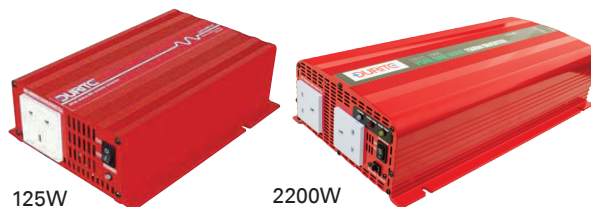

HEAVY-DUTY SINE WAVE INVERTERS

- ✓ Range from 125W to 2700W
- ✓ Suitable for smart alternators
- ✓ Renowned for their quality

Suitable for all applications

Protected against overload

High peak capacity for start-up demands