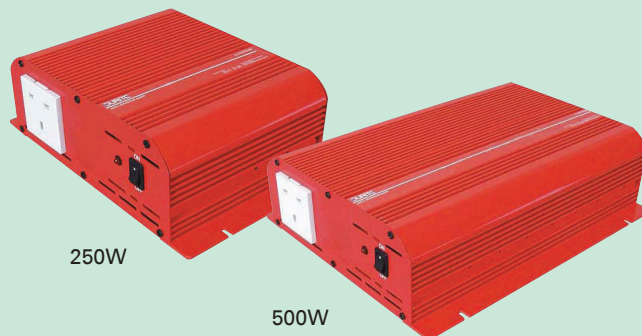

24V INVERTERS

Part no.	Wattage	Peak output	Quiescent current
0-856-70	1000W	2000W	<0.35A
0-856-75	1500W	3000W	<0.4A
0-856-76	2000W	4000W	<0.5A

SINE WAVE INVERTERS

COMPACT SINE WAVE INVERTERS

- ✓ Lighter, compact & more economical
- ✓ Range from 600W to 3000W
- ✓ Suitable for smart charge vehicles

24V INVERTERS

Part no.	Wattage	Peak output	Quiescent current
0-857-66	1500W	3000W	<0.7A
0-857-75	2500W	5000W	≤1.0A

Economical and ideal for lighting & motors

Protected against overload

High peak capacity for start-up demands

HEAVY-DUTY MODIFIED WAVE INVERTERS

- ✓ Range from 125W to 3000W
- ✓ Suitable for smart alternators
- ✓ Renowned for their quality
- ✓ Industrial components

12V INVERTERS			
Part no.	Wattage	Peak output	Quiescent current
0-856-01	125W	450W	<0.25A
0-856-02	250W	1000W	<0.65A
0-856-05	500W	1500W	<0.95A
0-856-10	1000W	2000W	<0.45A
0-856-16	1500W, 110V	3000W	<0.40A
0-856-15	1500W, 230V	3000W	<0.60A
0-856-22	2200W	4400W	<1.2A
0-856-30	3000W	6000W	<1.0A