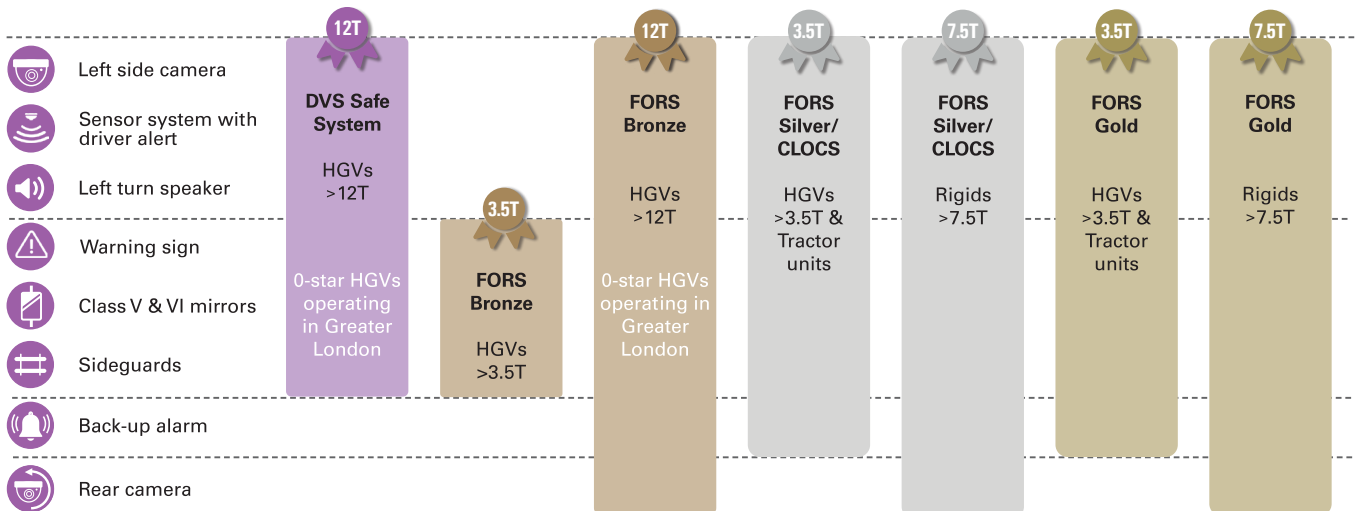

BASIC REQUIREMENT TO BECOME COMPLIANT;

Unsure on what you require? Contact Durite today or take a look at our online blog for more on the DVS & FORS requirements.

NEED TO MAINTAIN A LOG & CAPTURE EVIDENCE? CONTACT DURITE ABOUT SD CARD & HARD DRIVE DVR KITS