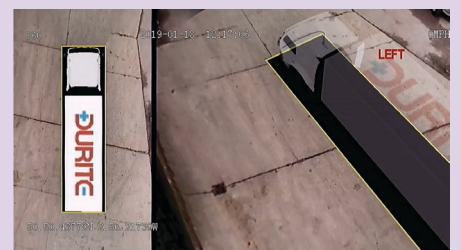

- ✓ Helps reduce risk of collisions
- ✓ Eliminates blind spots, improves safety
- ✓ Comprehensive view of the surrounding area in a single image
- ✓ Danger areas are identified and prioritised on the display
- ✓ Integrates with Durite DVRs & 4G DVRs with Live streaming

**FAST CALIBRATION**

**MAKES MANOEUVRING SAFER & EASIER**

**3D ULTRA CLEAR SURROUND VIEW**

**0-870-97**  
Calibration mats

**0-870-25**  
360° System with 720P AHD Monitor

VIEW WHEN TURNING RIGHT

VIEW WHEN GOING FORWARD

VIEW WHEN TURNING LEFT